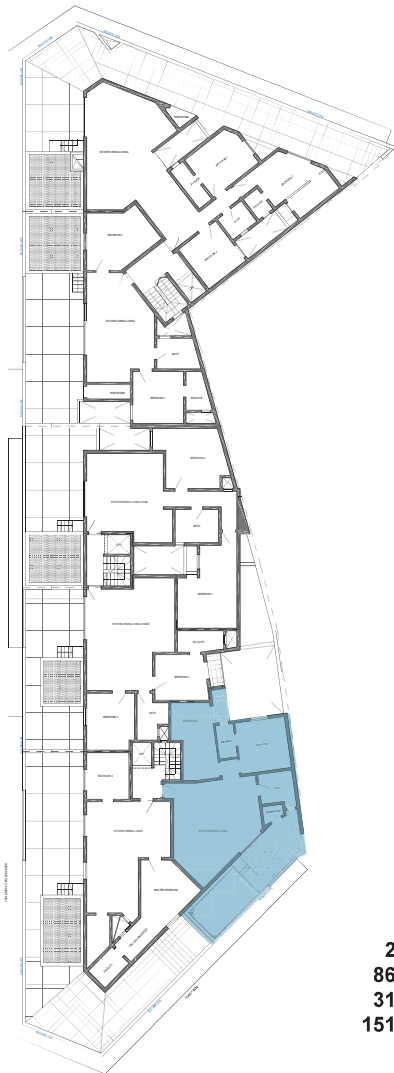

PENTHOUSE C P2

€300,000

APARTMENT C P2

- 2 NO. OF BEDROOMS
- 86 GROSS INT. AREA
- 31 EXTERNAL AREAS
- 151 TOTAL AREA