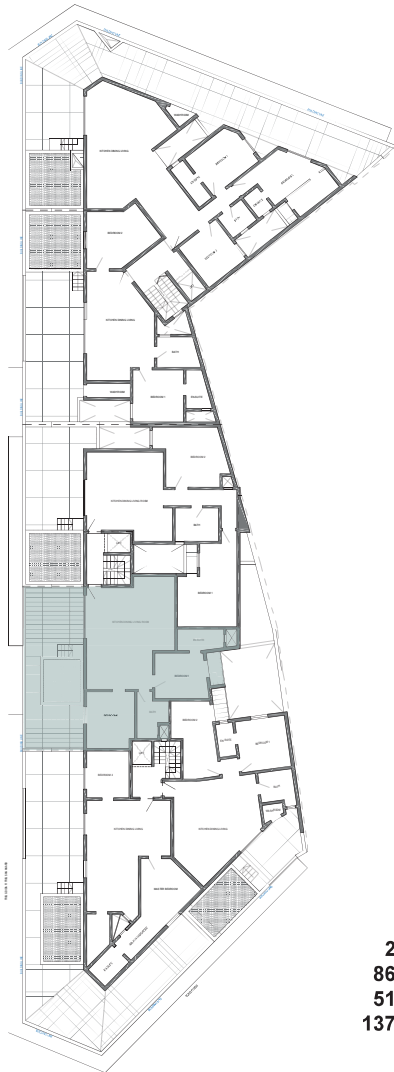

PENTHOUSE B P2

€350,000

APARTMENT B P2

- 2 NO. OF BEDROOMS
- 86 GROSS INT. AREA
- 51 EXTERNAL AREAS
- 137 TOTAL AREA