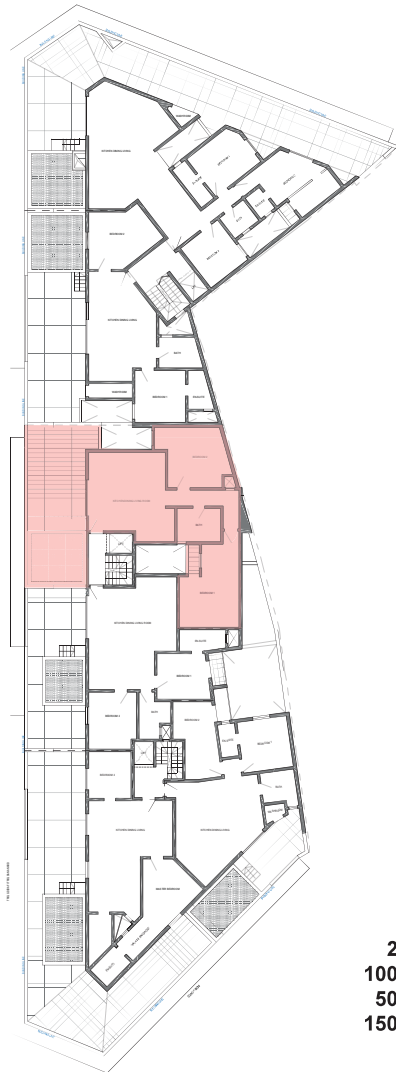

PENTHOUSE B P1

€355,000

APARTMENT B P1

- 2 NO. OF BEDROOMS
- 100 GROSS INT. AREA
- 50 EXTERNAL AREAS
- 150 TOTAL AREA