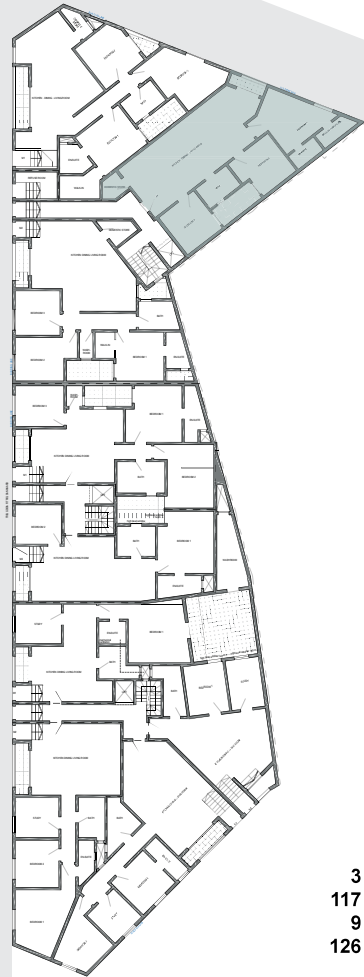

APARTMENT A1

€240,000

APARTMENT A1

- 3 NO. OF BEDROOMS
- 117 GROSS INT. AREA
- 9 EXTERNAL AREAS
- 126 TOTAL AREA